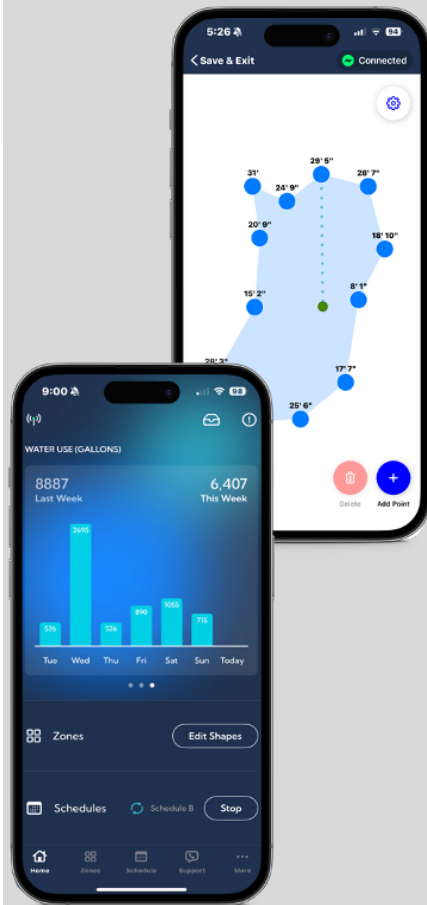

Irrigreen

Digital Sprinkler System

Meet Irrigreen. The world's first and only Digital Sprinkler.

Engineered to grow your greenest grass.

Irrigreen's Patented Precision irrigation system delivers an even distribution of water precisely where you need it, when you need it, guided by weather data and controlled by the Irrigreen Controller and mobile app.

Technical Specifications

Programmable Distance	5 to 30 feet
Precipitation	0.05 inches per revolution (cycle and soak)
Flow Rate (sprinkler output)	1 to 10 GPM
Programmable Zone Shape	Up to 50 points defined by distance and rotation
Water Supply (input)	8+ GPM flow with 40 to 80 PSI
Operating Temperature	32 – 120 degrees Fahrenheit
Water Inlet Fitting	¾" FPT at base on sprinkler 1" FPT FlexPipe from mainline
Pop-up Height	5" Riser
Distribution Uniformity	0.85 - UofMN irrigation audit soil moisture coefficient of uniformity
Sprinkler Size:	5" by 11"
Controller Size	6" X 12" X 4"
Power requirement	110 Volt 40 VA
Sprinkler Cable Connections	IP-67 Rated with provided quick connect and lock.
Wireless Network	Wi-Fi 2.4 GHz at controller installation location (802.11b/g/n, WEP, WPA/WPA2 security)
Sprinkler Outputs	Controller 2: Up to 16 Irrigreen Sprinklers Pro Controller: Up to 32 Irrigreen Sprinklers
Valve Outputs	Controller 2: Up to 12 Pro Controller: Up to 24
Master Valve / Pump Output	Controller 2: up to 1 Pro Controller: up to 2
Sensor Inputs	2 Flow sensors (FLOMEC QS-200) and 2 Rain Sensors
Runtime for ¼" of precipitation	Varies by zone size square footage (see table diagram)

Irrigreen

Digital Sprinkler System: Run Times

Irrigreen sprinklers are different, by design.

Our sprinklers water like the rain to ensure proper saturation into your lawn. Run times are calculated based on the amount of water your lawn needs. See reference details below for estimate run times based on 1/4" of water by square footage of your zone.